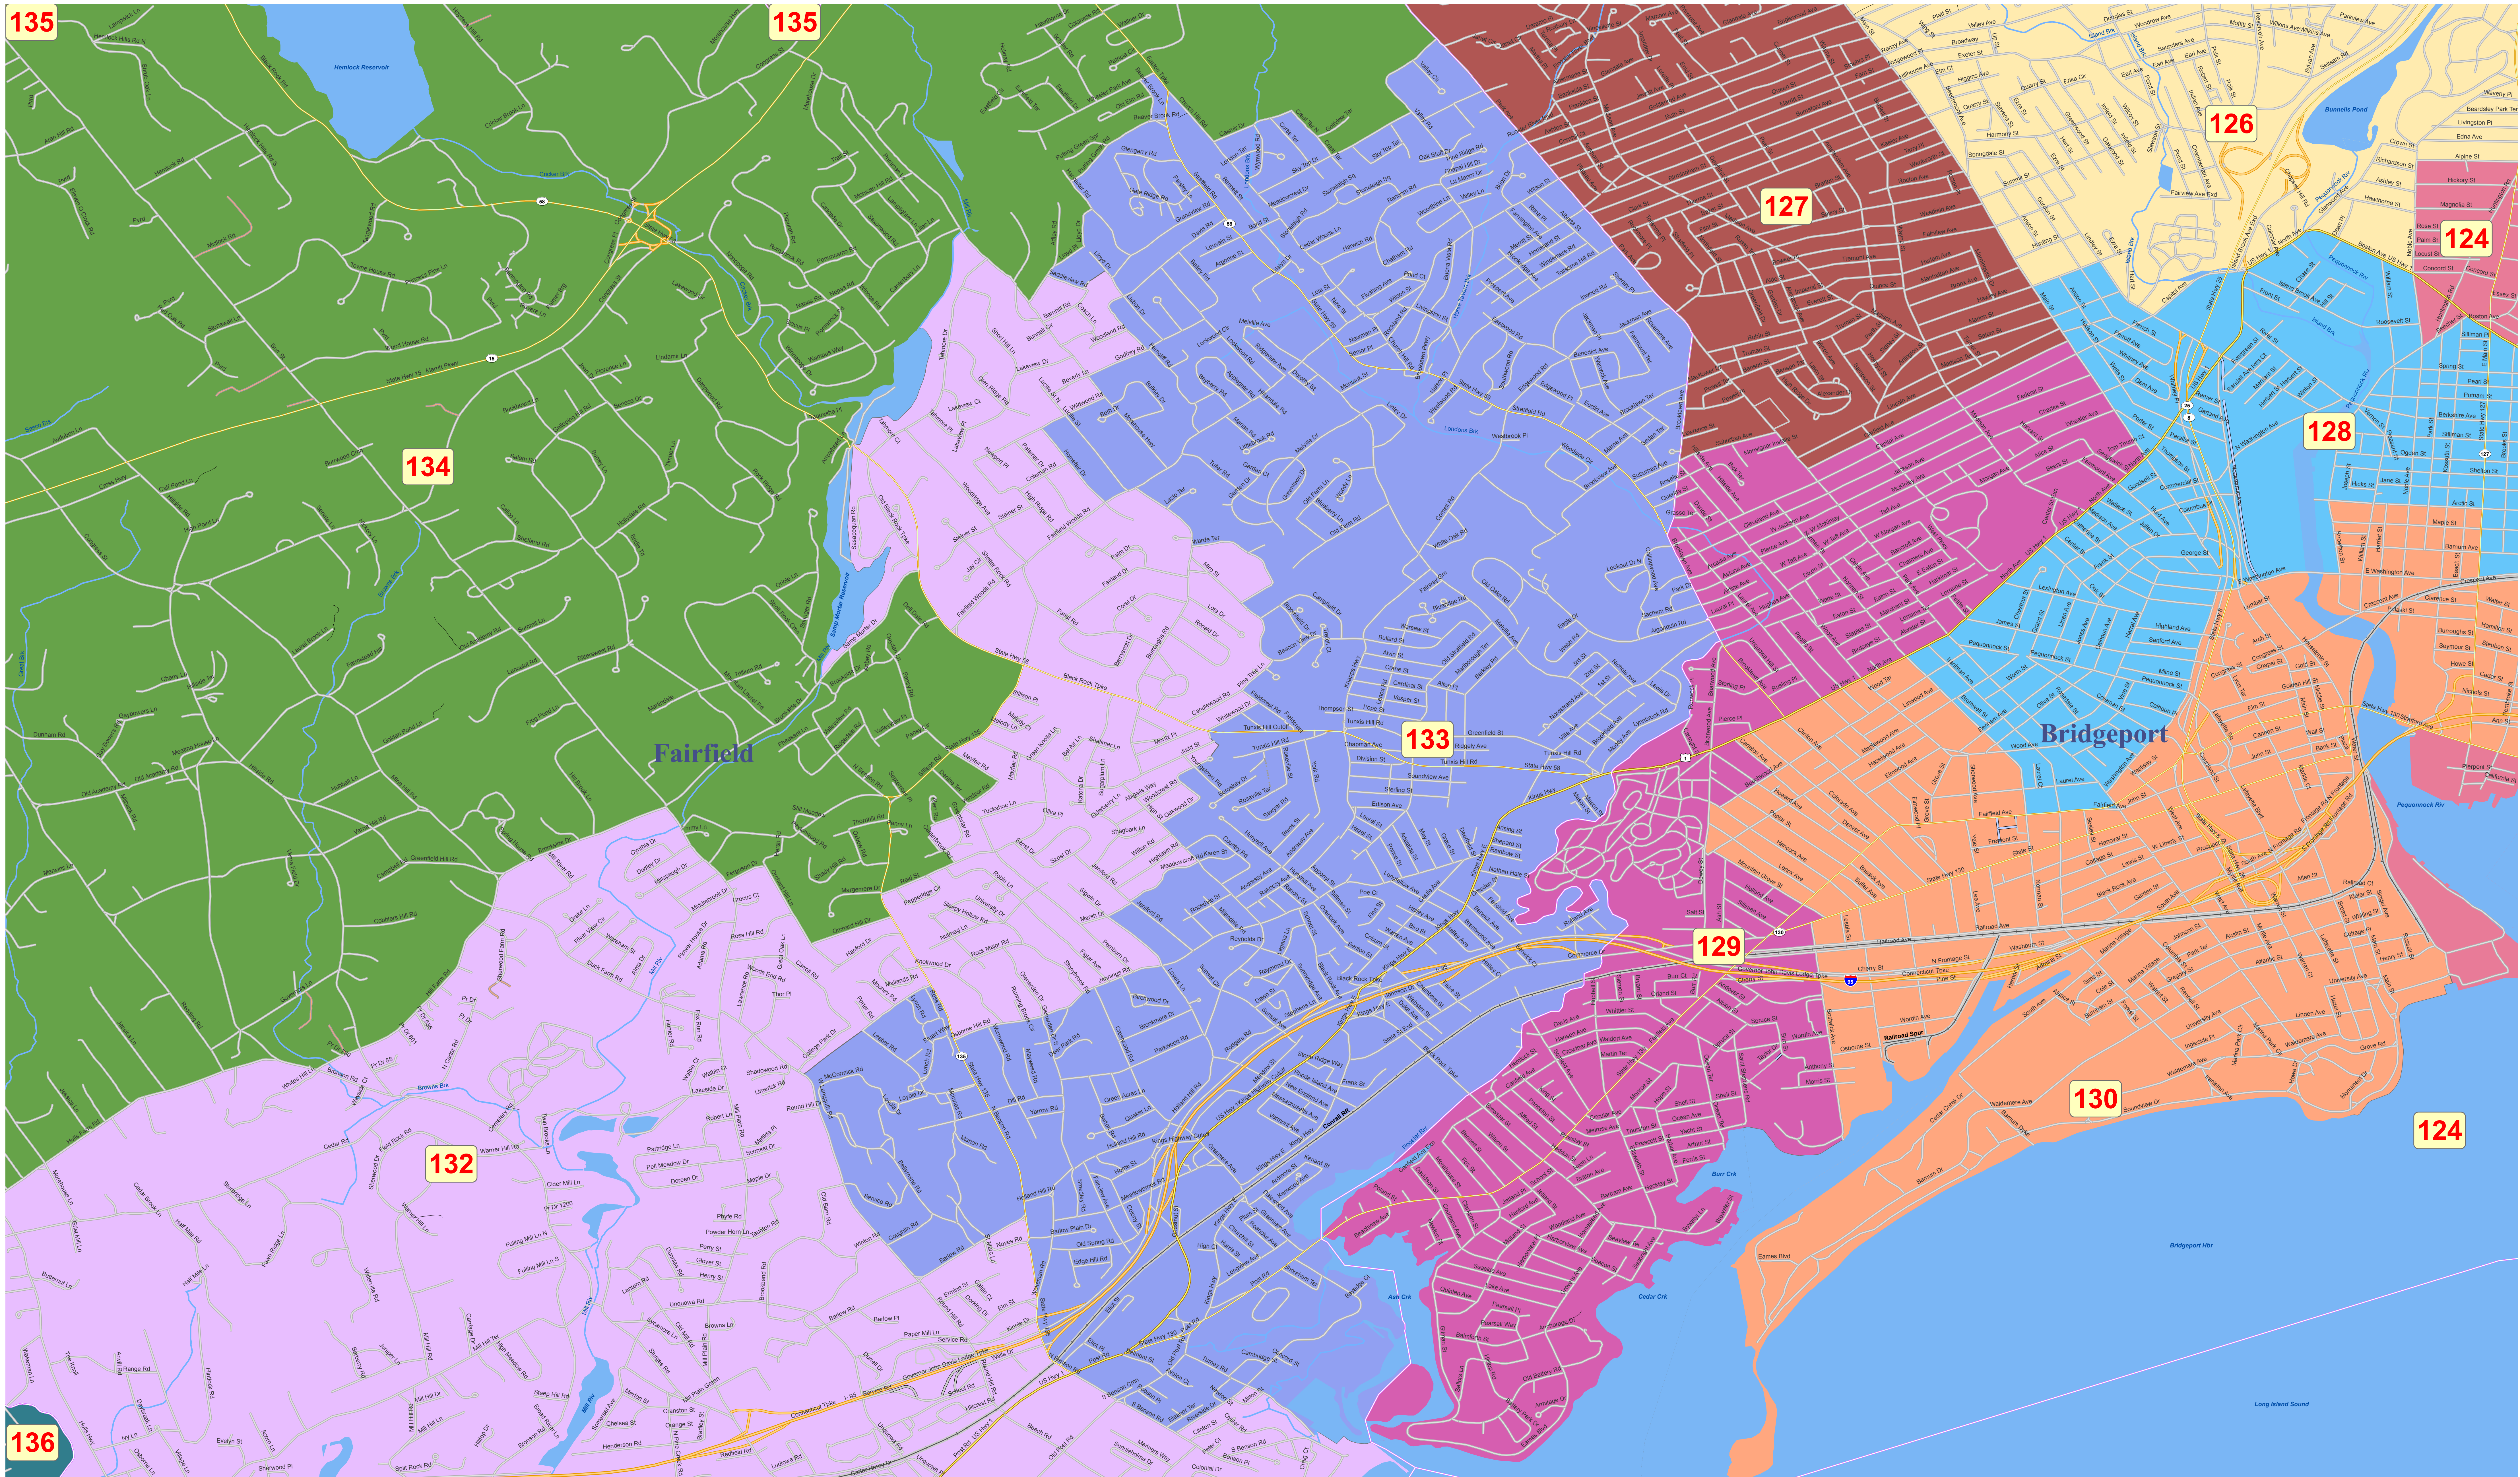

State House of Representatives Redistricting Plan 2011 - House District 133

The Connecticut General Assembly
REAPPORTIONMENT COMMISSION

SENATE

Senator Donald E. Williams, Jr., Co-Chair

Senator John McKinney
Senator Martin M. Looney
Senator Leonard A. Fasano